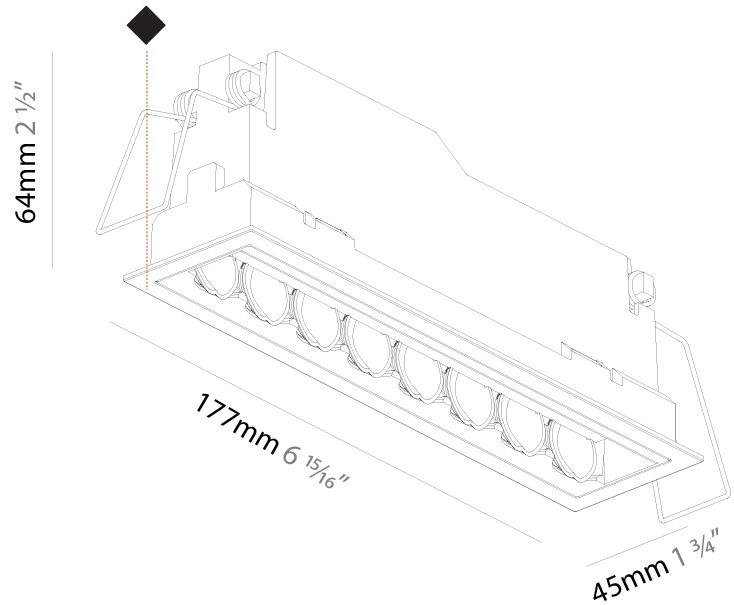

GENERAL

Series: Magiq Hollow Wallwash
Subseries: Magiq Hollow Wallwash
Brand: Prolicht
Division: Architectural
Mounting Type: Recessed
Mounting Location: Ceiling
Subcategory: Wallwash

PHYSICAL

Shape: Rectangle
Length (mm): 177
Length (in): 6 ¹⁵/₁₆
Width (mm): 45
Width (in): 1 ³/₄
Height (mm): 64
Height (in): 2 ¹/₂
Ceiling Thickness (mm): 5 - 30
Ceiling Thickness (in): 1/16 - 1 ³/₁₆
Min. Recessing Depth (mm): 100
Min. Recessing Depth (in): 3 ¹⁵/₁₆
Light Distribution: Downlight
Fixture Finish: SSR / BKV / CWI / CRY / HAB / UFT / ITA / RUA / FTG / MYG / LOD / PUS / FRO / FUP / KIA / POP / BLS / SPG / MEY / GOH / GUM / CHC / COM / ABZ / JAG / OBR / MOS / ROR
Fixture Material: Aluminum Die Cast
Cut-out Measurements: 170mm / 6 11/16" x 38mm / 1 1/2"

ELECTRICAL

Lamp Type: LED (Zhaga Standard)
Input Wattage (W): 19
Total Output Wattage (W): 17.2
Dimming: Tri-Mode (Non-Dimming and Phase Dimming (120Vac only) and 0-10V Dimming)
Driver Included: No
Driver Location: Remote
Driver Type: Constant Current - Universal
Driver Class: Class 2
Input Voltage (V): 120 - 277
Constant Current (MA): 700

LED

Number of LEDs: 8
Color Temperature (°K): 2700 / 3000 / 3500 / 4000
Max. Delivered Lumen (lm): 1270 / 1270 / 1513 / 1544
Nominal Lumen (lm): 1492 / 1492 / 1778 / 1814
CRI: >90 CRI
Lamp Life (hrs): 50000

OPTICAL

RATINGS AND CERTIFICATIONS

Certified By: CSA Certified to UL and CSA Standards
IP rating: IP20